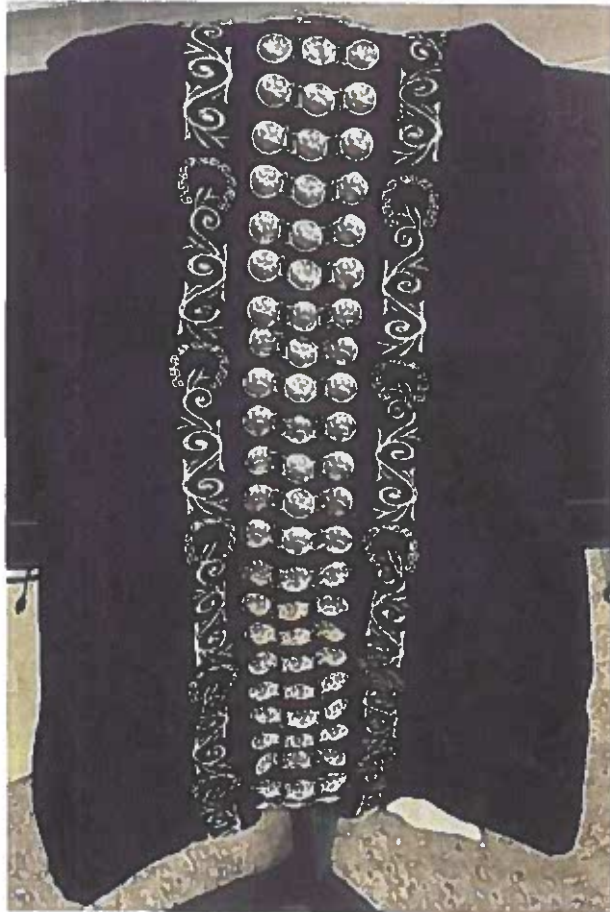

JEHS Mariachi Specs

**Mens jacket Burnt orange fake suede with brown outlaid pockets,
Female jacket Burnt orange fake suede with brown outlaid pockets,
Skirt Navy Pinstripe with Jaguar imprint metal buttons , Pants navy
pinstripe with Jaguar imprint metal buttons, Vest navy pinstripe.**

JEHS Mariachi Sombrero with Jaguar Logo, Boots, Belt, Neck tie with JE Logo, Galas (Metal buttons) of Jaguar paw imprint